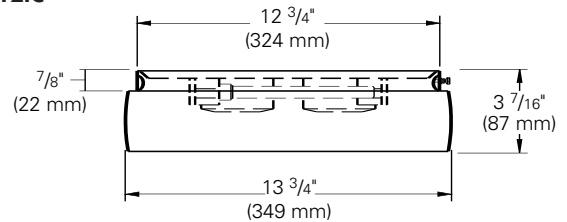

FRD10IC, FRD12IC

Compact Fluorescent Ceiling Drum

IC Rated

Catalog Number: _____
 Type: _____
 Project: _____

Description

Ceiling drums feature acrylic diffusers for uniform light distribution. Canopies are die-formed steel with a white enamel finish. U.L. listed for Damp Locations and use in insulated ceilings. 13 watt lamp, 120 volt normal power factor only.

CATALOG SYSTEM AND OPTIONS

SAMPLE CATALOG NUMBER: FRD10IC

Housing

FRD10IC
 (2) CFT13W/GX23

FRD12IC
 (3) CFT13W/GX23

DIMENSIONS

FRD10IC

FRD12IC