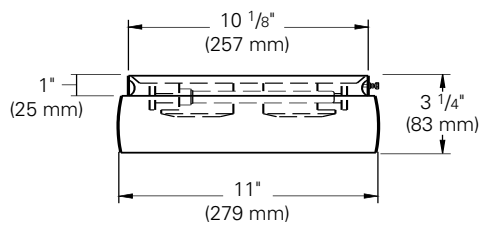

FRD10IC, FRD12IC

Compact Fluorescent Ceiling Drum

IC Rated

Catalog Number: _____
 Type: _____
 Project: _____

Description

Ceiling drums feature acrylic diffusers for uniform light distribution. Canopies are die-formed steel with a white enamel finish. U.L. listed for Damp Locations and use in insulated ceilings. 13 watt lamp, 120 volt normal power factor only.

CATALOG SYSTEM AND OPTIONS

SAMPLE CATALOG NUMBER: FRD10IC

Housing

FRD10IC
 (2) CFT13W/GX23

FRD12IC
 (3) CFT13W/GX23

DIMENSIONS

FRD10IC

FRD12IC